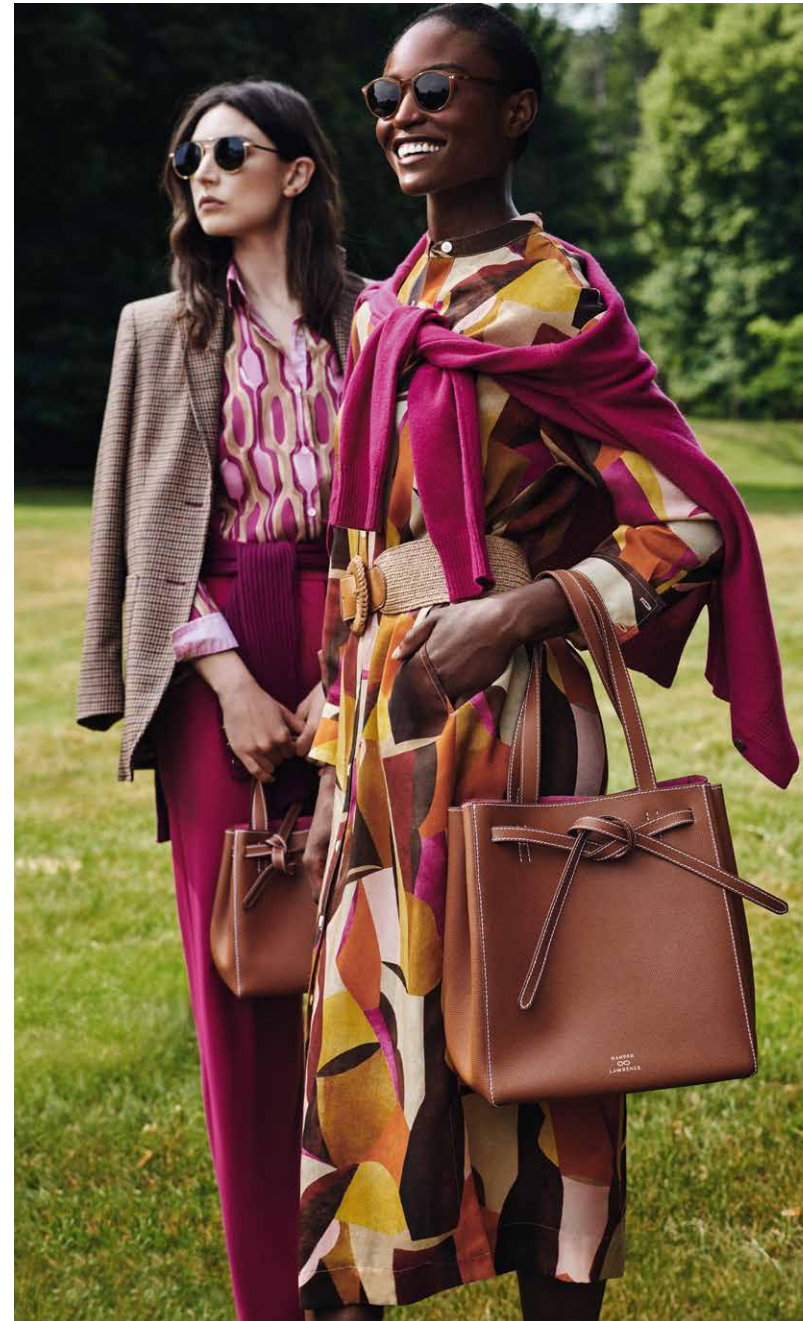

this page, above **Seville Dress**, $348, 0201635805, Black/Gray/Blue Mini Caledonia. **Rossi Wrap**, $268, 0109401022, Blue. **Maryam Handbag**, $368, 0202281022, Dark Brown.

opposite, on her left **Mercia Blazer**, $498, 0203911061, Taupe/Brown/Black Houndstooth. **Lois Shirt**, $178, 0204205764, Camel/Pink Marble Drip. **Newman Pants**, $228, 0206441022, Berry. **Arlette Turtleneck**, $158, 0011451022, Plum. **Tilly Sunglasses**, $128, 0200231022, Dark Green. **Harper Lawrence Handbag** (petite), $495, 0203811022, Saddle/Peony. on her right **Mallory Dress**, $298, 0204265746, Brown/Multi Mini Mod Puzzle. **Annalyse Cashmere Sweater**, $298, 0179521022, Violet. **Briony Belt**, $98, 0202311022, Brown/Natural. **Bartleby Sunglasses**, $128, 0129641022, Dark Yellow/Green. **Harper Lawrence Handbag** (large), $595, 0206951022, Saddle/Peony.