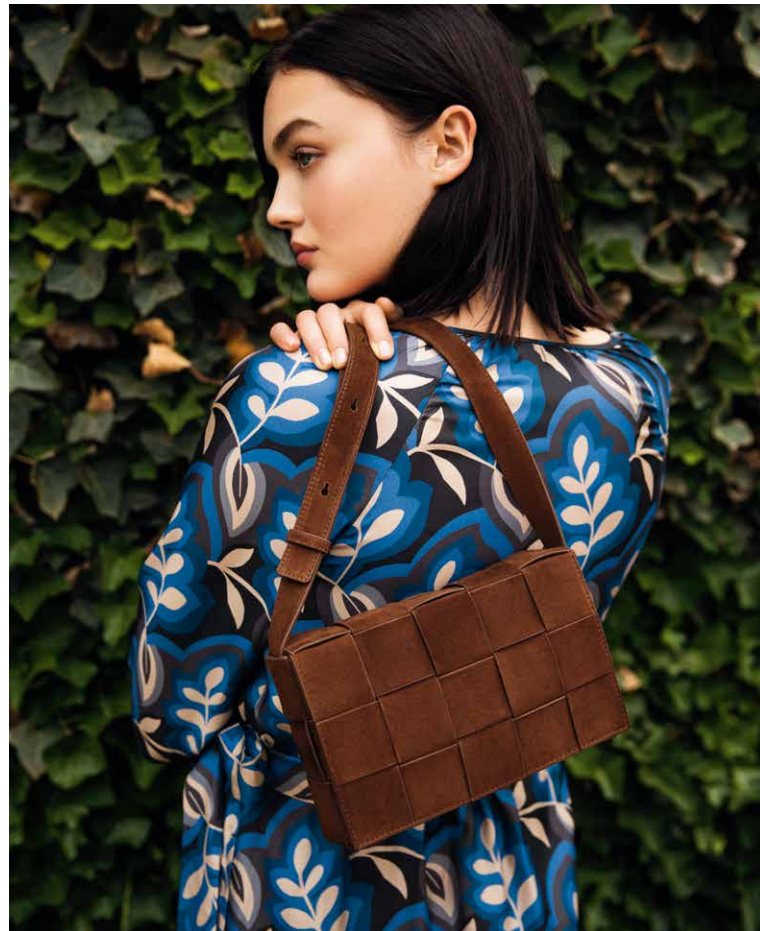

this page, clockwise

Seville Dress, $348, 0201635805, Black/Gray/Blue Mini Caledonia.

Una Crossbody Bag, $248, 0202271022, Toasted Coconut.

Mercia Blazer, $498, 0203911061, Taupe/Brown/Black Houndstooth.

Finn Shirt, $178, 0205081022, Blue End-on-End. **Nora Turtleneck**, $138, 0120831022, Black.

check

MATE

Up your fall style game with chic prints and classic tailoring all done up in elevated materials for a textural twist. Neutral tones play well with bold hues for head-to-toe looks that can't be beaten.