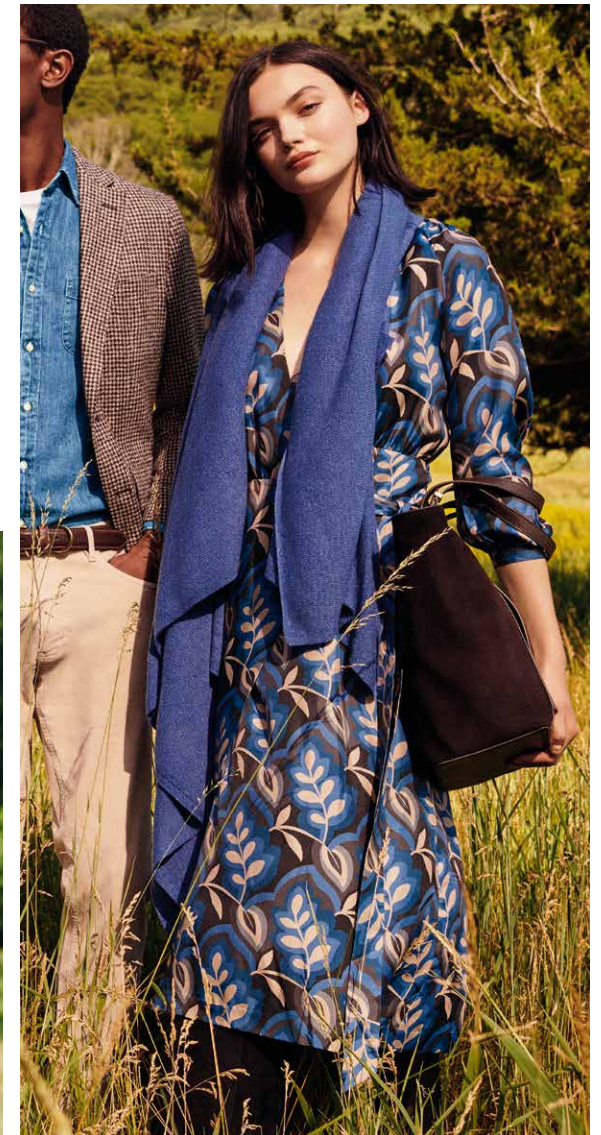

this page, above **Seville Dress**, $348, 0201635805, Black/Gray/Blue Mini Caledonia. **Rossi Wrap**, $268, 0109401022, Blue. **Maryam Handbag**, $368, 0202281022, Dark Brown.

opposite, on her left **Mercia Blazer**, $498, 0203911061, Taupe/Brown/Black Houndstooth. **Lois Shirt**, $178, 0204205764, Camel/Pink Marble Drip. **Newman Pants**, $228, 0206441022, Berry. **Arlette Turtleneck**, $158, 0011451022, Plum. **Tilly Sunglasses**, $128, 0200231022, Dark Green. **Harper Lawrence Handbag** (petite), $495, 0203811022, Saddle/Peony. on her right **Mallory Dress**, $298, 0204265746, Brown/Multi Mini Mod Puzzle. **Annalyse Cashmere Sweater**, $298, 0179521022, Violet. **Briony Belt**, $98, 0202311022, Brown/Natural. **Bartleby Sunglasses**, $128, 0129641022, Dark Yellow/Green. **Harper Lawrence Handbag** (large), $595, 0206951022, Saddle/Peony.